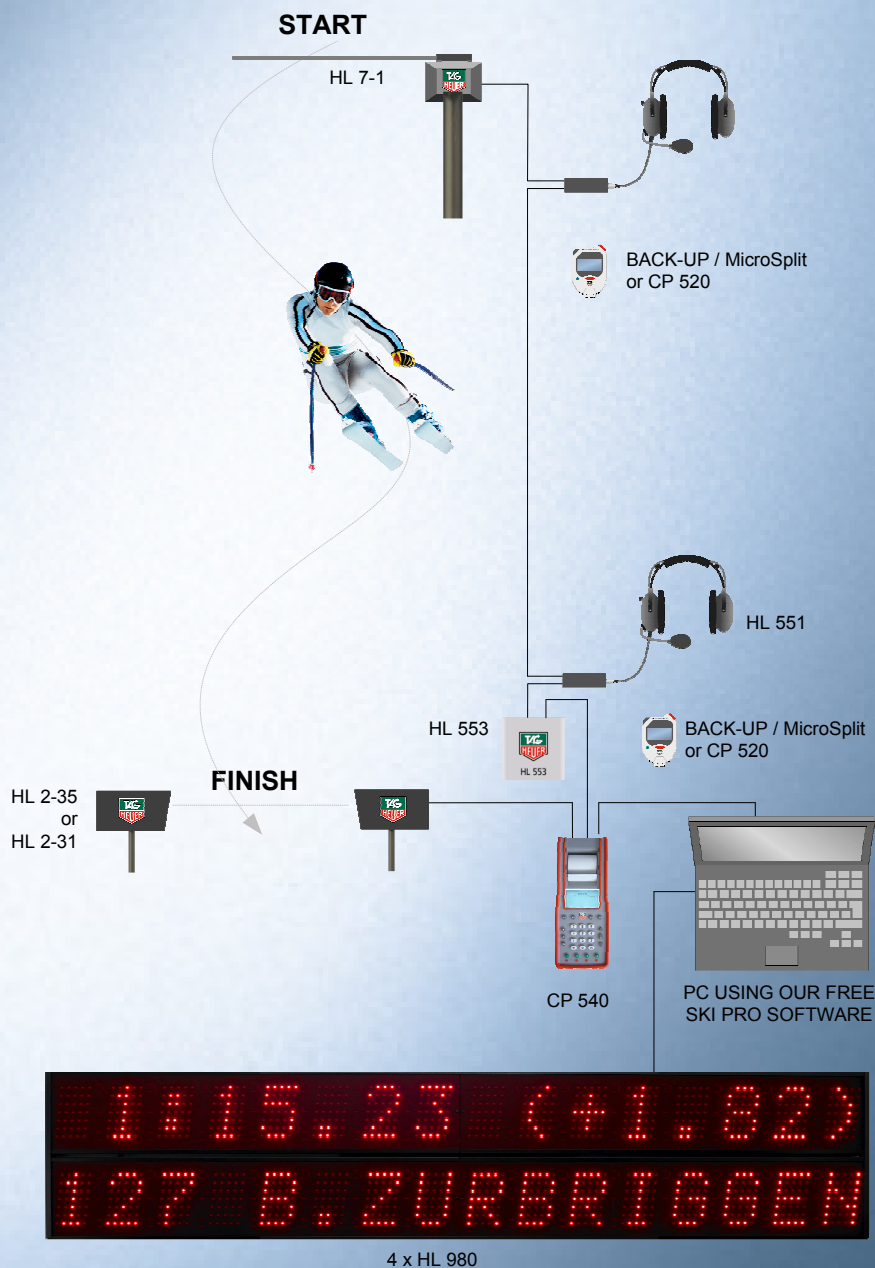

TAGHeuer

PROFESSIONAL TIMING

SKI TIMING INSTALLATION WITH CP 540, MANUAL BACK-UP AND DISPLAY HL 980's

TAGHeuer
PROFESSIONAL TIMING

TAG Heuer Professional Timing
6A Rue Louis-Joseph-Chevrolet
2300 La Chaux-de-Fonds / Suisse
Tel.: +41 32 919 8000 / Fax: +41 32 919 9026

www.tagheuer-timing.com
info@tagheuer-timing.com