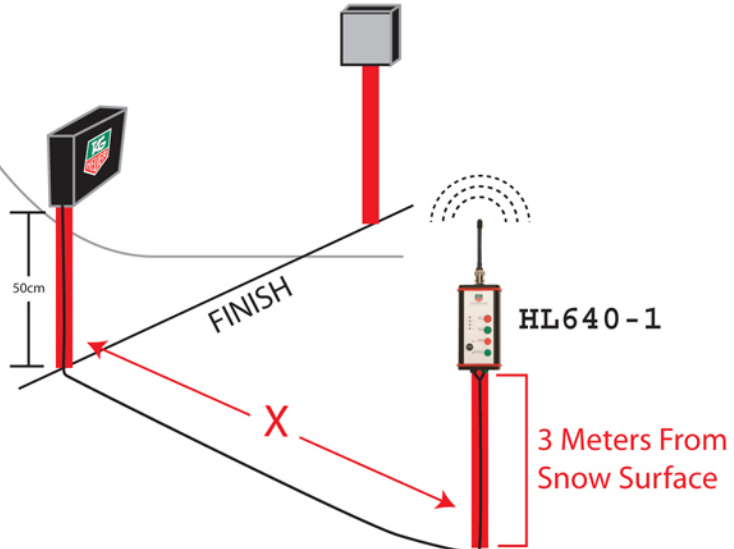

Startgate
HL7-3

HL610-1

ChronoSplit

! If the ChronoSplit watch is carried in your jacket pocket, put it on the same side as the transmitter!

Km/h	Meters Beyond Photocell X =
50	2.8 meters
60	3.3 Meters
70	3.9 meters
80	4.5 meters
90	5.0 meters
100	5.5 meters
110	6.1 meters
120	6.7 meters
130	7.2 meters

HL2-31

50cm

FINISH

HL640-1

3 Meters From
Snow Surface