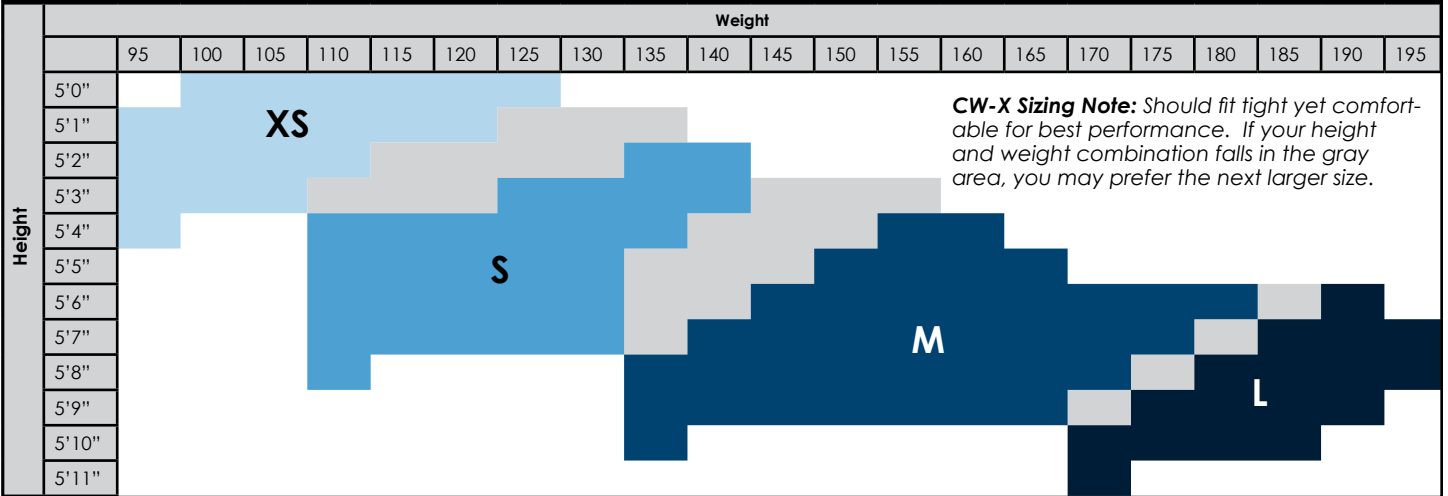

CW-X Women's Sizing

Beyond X

	XS	S	M	L	XL	XXL
Height	5'3"-5'5"	5'5"-5'7"	5'7"-5'9"	5'9"-5'11"	5'11"-6'1"	6'1"-6'3"
Weight	110-132	132-154	154-176	176-198	198-220	220-242
Chest	33	36	39	42	45	48
Seat	37	38.5	41.5	44.5	48	51
Inseam	29.5	30.5	31	32	33	34

Swix Men's

	XS	S	M	L	XL	XXL
Height	5'7"	5'9"	5'11"	6'	6'2"	6'3"
Chest	34.5	36	39	42.5	45.5	48
Waist	27.5	29	32	35	38	41
Inseam	28.75	30	32	32.5	33	34
Hip	34.5	36	39	42.5	45.5	48

Vist Adult Sizing

	XS	S	M	L	XL	XXL
Height	5'5"	5'7"	5'10"	6'	6'2"	6'3"
Chest	35	37	38.5	40	41.5	43
Waist	31	33	34	36	37.5	39
Hip	35	37	38	40	41	43

Vist Junior Sizing

	M	L
Height	4'8"	5'
Chest	28	30
Waist	25	26

Swix Junior

	12	14
Height	5'	5'4"
Chest	31	33
Waist	26	27

Swix Women's

	XS	S	M	L
Height	5'3"	5'4.5"	5'6"	5'7.5"
Chest	32	34	36	39
Waist	24	26	28	31
Hip	34	36	38	41
Inseam	28	29	30	31

Brynje Unisex Sizes

	S	M	L	XL
Height	5'1"-5'5"	5'5"-5'9"	5'9"-6'1"	6'1"-6'5"

Under Armour Men's

	S	M	L	XL	XXL
Chest	34-36	38-40	42-44	46-48	50-52
Waist	28-29	30-32	34-36	38-40	42-44

Under Armour Women's (inches)

	S	M	L	XL
Bust	33.5-35.5	36-38	38.5-40.5	41-43
Waist	25.5-27.5	28-30	30.5-32.5	33-35
Hips	35.5-37.5	38-40	40.5-42.5	43-45

Under Armour Youth

	M	L
Child Size	10-12	14-16
Chest	28-30	30-32
Waist	25-26	26-27