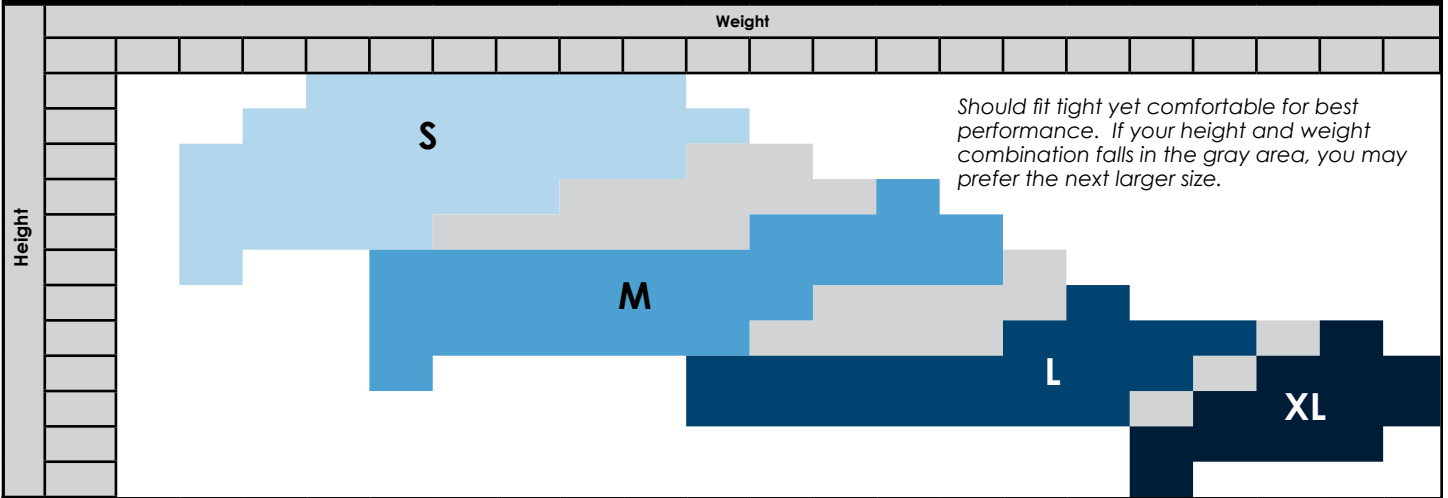

CW-X Men's Sizing